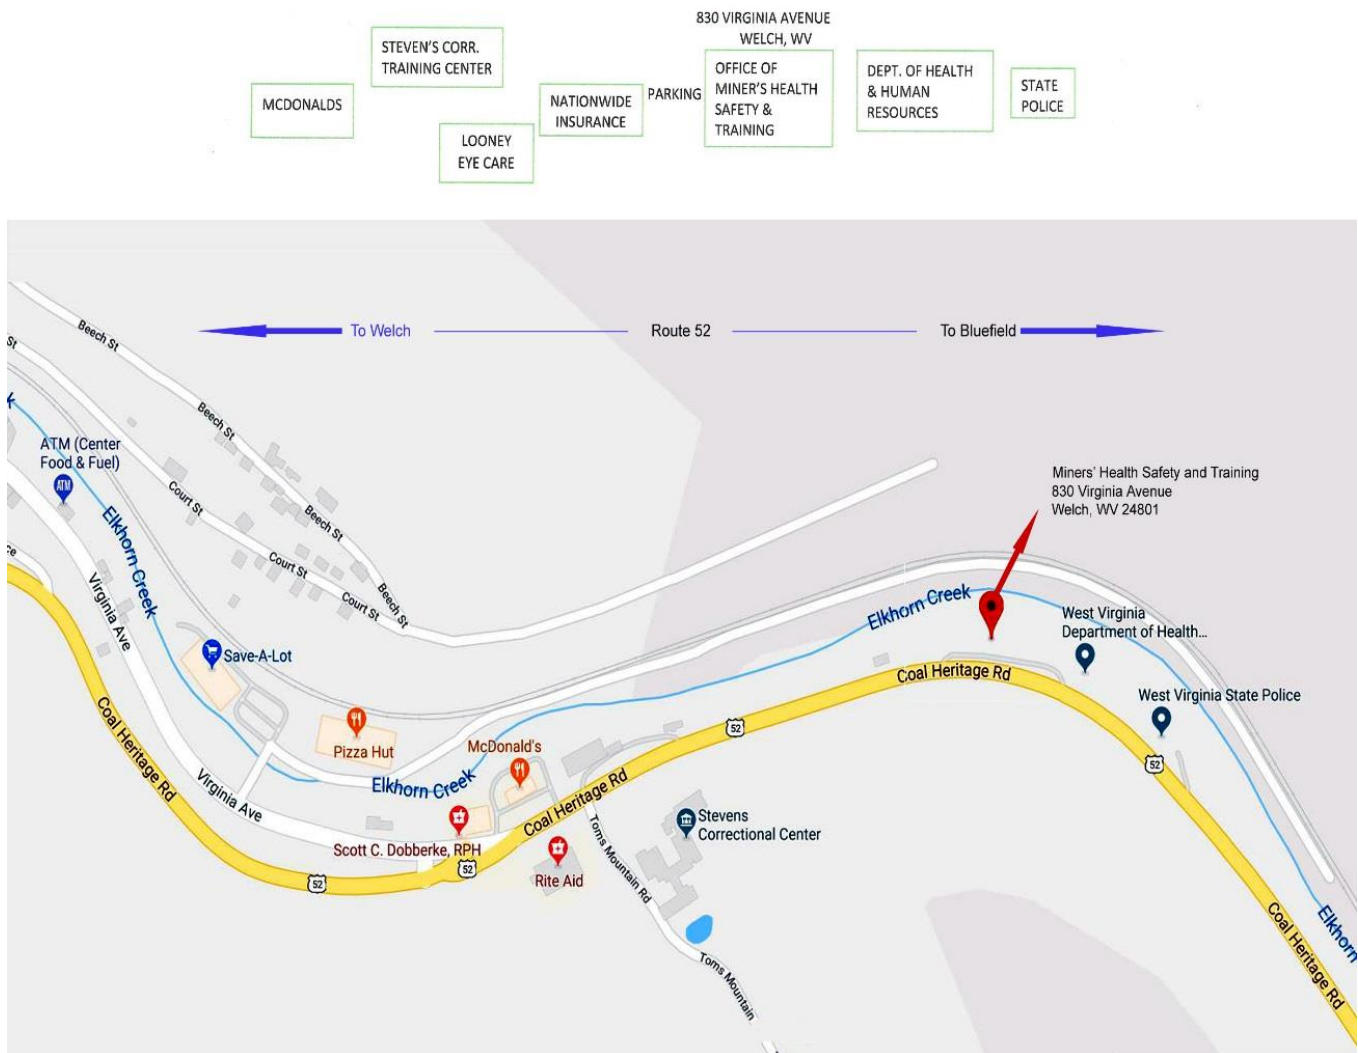

WELCH REGIONAL OFFICE
830 Virginia Avenue, Welch, WV 24801

From River Dr Ave in Pineville, WV:

Head southeast on River Dr Ave toward Pine Ave for 0.8 mi; Turn right onto WV-16 S/Pinnacle Ave; Continue for 17.9 mi; Turn left onto Elkhorn St, Continue for 0.2 mi; Turn left onto Virginia Ave; Continue for 1.0 mi; Continue straight onto Coal Heritage Rd for 0.3 mi; Destination will be on the left

From I-77 Exit in Princeton, WV:

Head west on US-460 W for 4.9 mi; Turn right onto US-19 N; Continue for 331 ft, Turn left onto Glenwood Park Rd; Continue for 1.5 mi; Turn right onto Maple Acres Rd/Old U.S. 19 N Continue for 0.7mi; Maple Acres Rd/Old U.S. 19 N turns left and becomes WV-20 S. Continue for 6.5 mi; Turn right onto US-52 N Continue for 26.6 mi; Destination will be on the right

From Route 103 in Gary, WV:

Head west on WV-103 N for 5.5 mi; Slight right onto Coal Heritage Rd; Continue for 2.4 mi; Destination will be on the left

From Route 52 in Gilbert, WV:

Head southeast on US-52 S toward Central Ave for 32.7 mi; Slight left to stay on US-52 S/Coal Heritage Road, Continue for 2.4 mi; Destination will be on the left